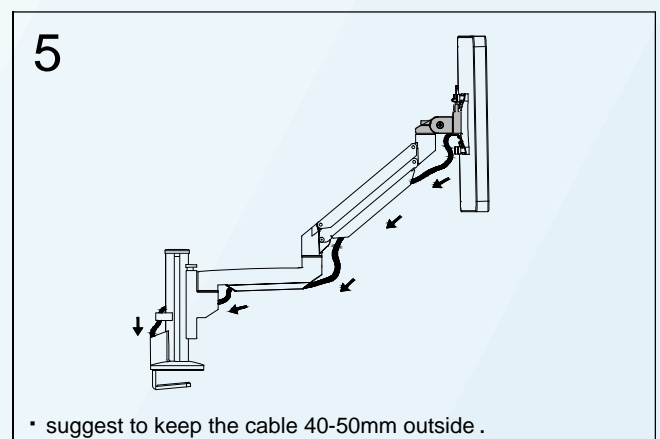

Desk Clamp

Thru Desk

Free Combination

Parts List

No.	ITEM	SPECS	No.	ITEM	SPECS
A		220mm*1	N		1
B		1	O		M2*1
C		1	P		M3*1
D		1	Q		M4*1
E		1	R		M5*1
F		1	S		M6*1
G		1	T		1
H		1	U		1
I		1			
J		4			
K		M4*10mm*4			
L		M4*18mm*4			
M		M8*100mm*1			