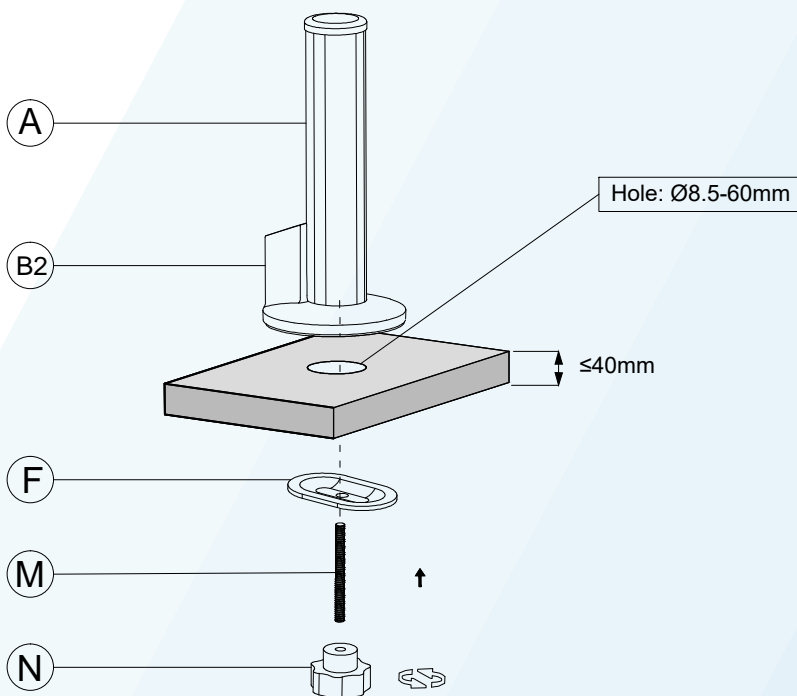

Desk Clamp

Thru Desk

Free Combination

Parts List

No.	ITEM	SPECS	No.	ITEM	SPECS
A		220mm*1	N		1
B		1	O		M2*1
C		1	P		M3*1
D		1	Q		M4*1
E		1	R		M5*1
F		1	S		M6*1
G		1	T		1
H		1	U		1
I		1			
J		4			
K		M4*10mm*4			
L		M4*18mm*4			
M		M8*100mm*1			

Note: Grey Not Included, Optional.