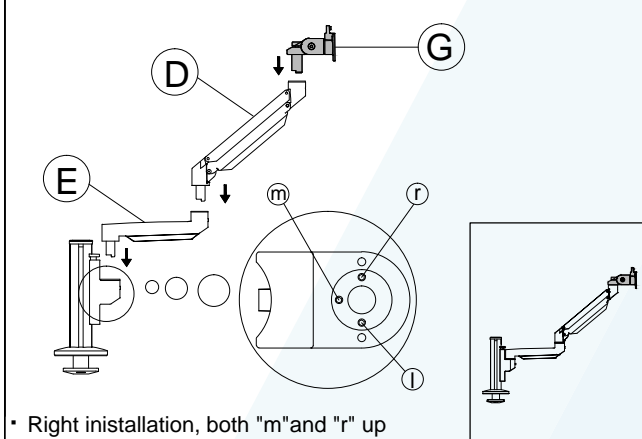

Desk Clamp

Thru Desk

Free Combination

Parts List

No.	ITEM	SPECS	No.	ITEM	SPECS
A		220mm*1	N		1
B		1	O		M2*1
C		1	P		M3*1
D		1	Q		M4*1
E		1	R		M5*1
F		1	S		M6*1
G		1	T		1
H		1	U		1
I		1			
J		4			
K		M4*10mm*4			
L		M4*18mm*4			
M		M8*100mm*1			

Note: Grey Not Included, Optional.