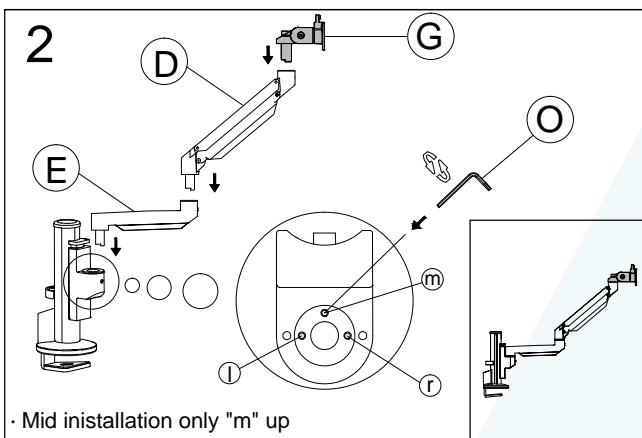

Desk Clamp

Thru Desk

Free Combination

Parts List

No.	ITEM	SPECS	No.	ITEM	SPECS
A		220mm*1	N		1
B		1	O		M2*1
C		1	P		M3*1
D		1	Q		M4*1
E		1	R		M5*1
F		1	S		M6*1
G		1	T		1
H		1	U		1
I		1			
J		4			
K		M4*10mm*4			
L		M4*18mm*4			
M		M8*100mm*1			

Note: Grey Not Included, Optional.