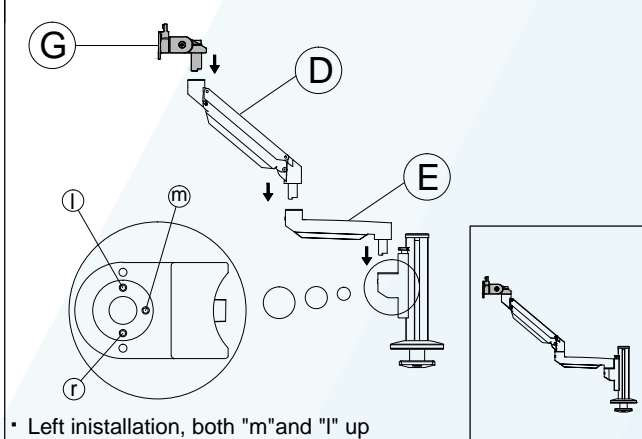

Desk Clamp

Thru Desk

Free Combination

Parts List

No.	ITEM	SPECS	No.	ITEM	SPECS
A		220mm*1	N		1
B		1	O		M2*1
C		1	P		M3*1
D		1	Q		M4*1
E		1	R		M5*1
F		1	S		M6*1
G		1	T		1
H		1	U		1
I		1			
J		4			
K		M4*10mm*4			
L		M4*18mm*4			
M		M8*100mm*1			

Note: Grey Not Included, Optional.