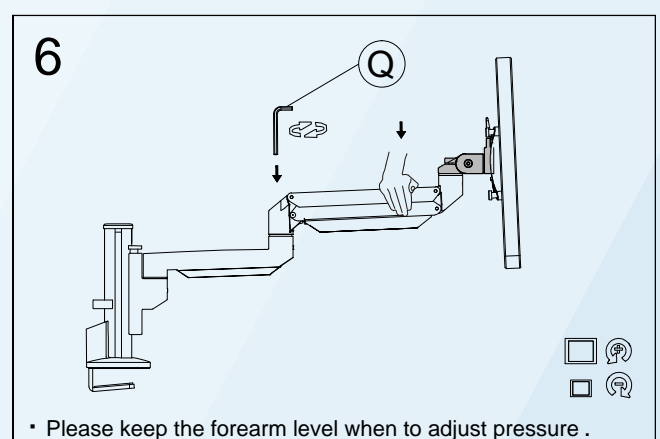

Desk Clamp

Thru Desk

Free Combination

Parts List

No.	ITEM	SPECS	No.	ITEM	SPECS
A		220mm*1	N		1
B		1	O		M2*1
C		1	P		M3*1
D		1	Q		M4*1
E		1	R		M5*1
F		1	S		M6*1
G		1	T		1
H		1	U		1
I		1			
J		4			
K		M4*10mm*4			
L		M4*18mm*4			
M		M8*100mm*1			

Note: Grey Not Included, Optional.