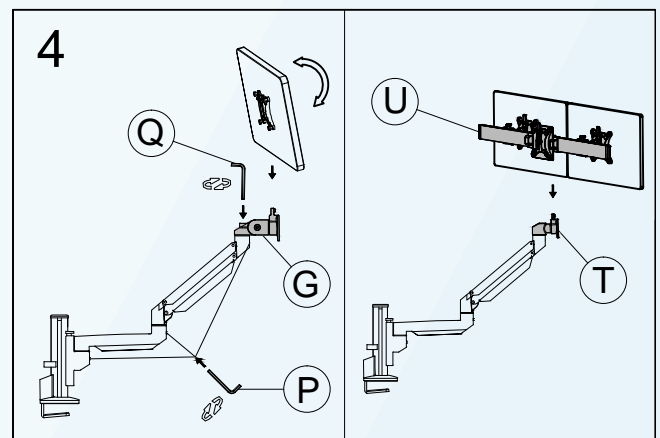

Desk Clamp

Thru Desk

Free Combination

Parts List

No.	ITEM	SPECS	No.	ITEM	SPECS
A		220mm*1	N		1
B		1	O		M2*1
C		1	P		M3*1
D		1	Q		M4*1
E		1	R		M5*1
F		1	S		M6*1
G		1	T		1
H		1	U		1
I		1			
J		4			
K		M4*10mm*4			
L		M4*18mm*4			
M		M8*100mm*1			

Note: Grey Not Included, Optional.