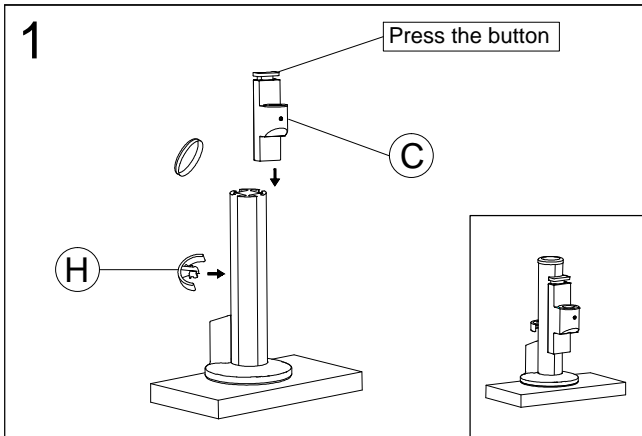

Desk Clamp

Thru Desk

Free Combination

Parts List

No.	ITEM	SPECS	No.	ITEM	SPECS
A		220mm*1	N		1
B		1	O		M2*1
C		1	P		M3*1
D		1	Q		M4*1
E		1	R		M5*1
F		1	S		M6*1
G		1	T		1
H		1	U		1
I		1			
J		4			
K		M4*10mm*4			
L		M4*18mm*4			
M		M8*100mm*1			

Note: Grey Not Included, Optional.