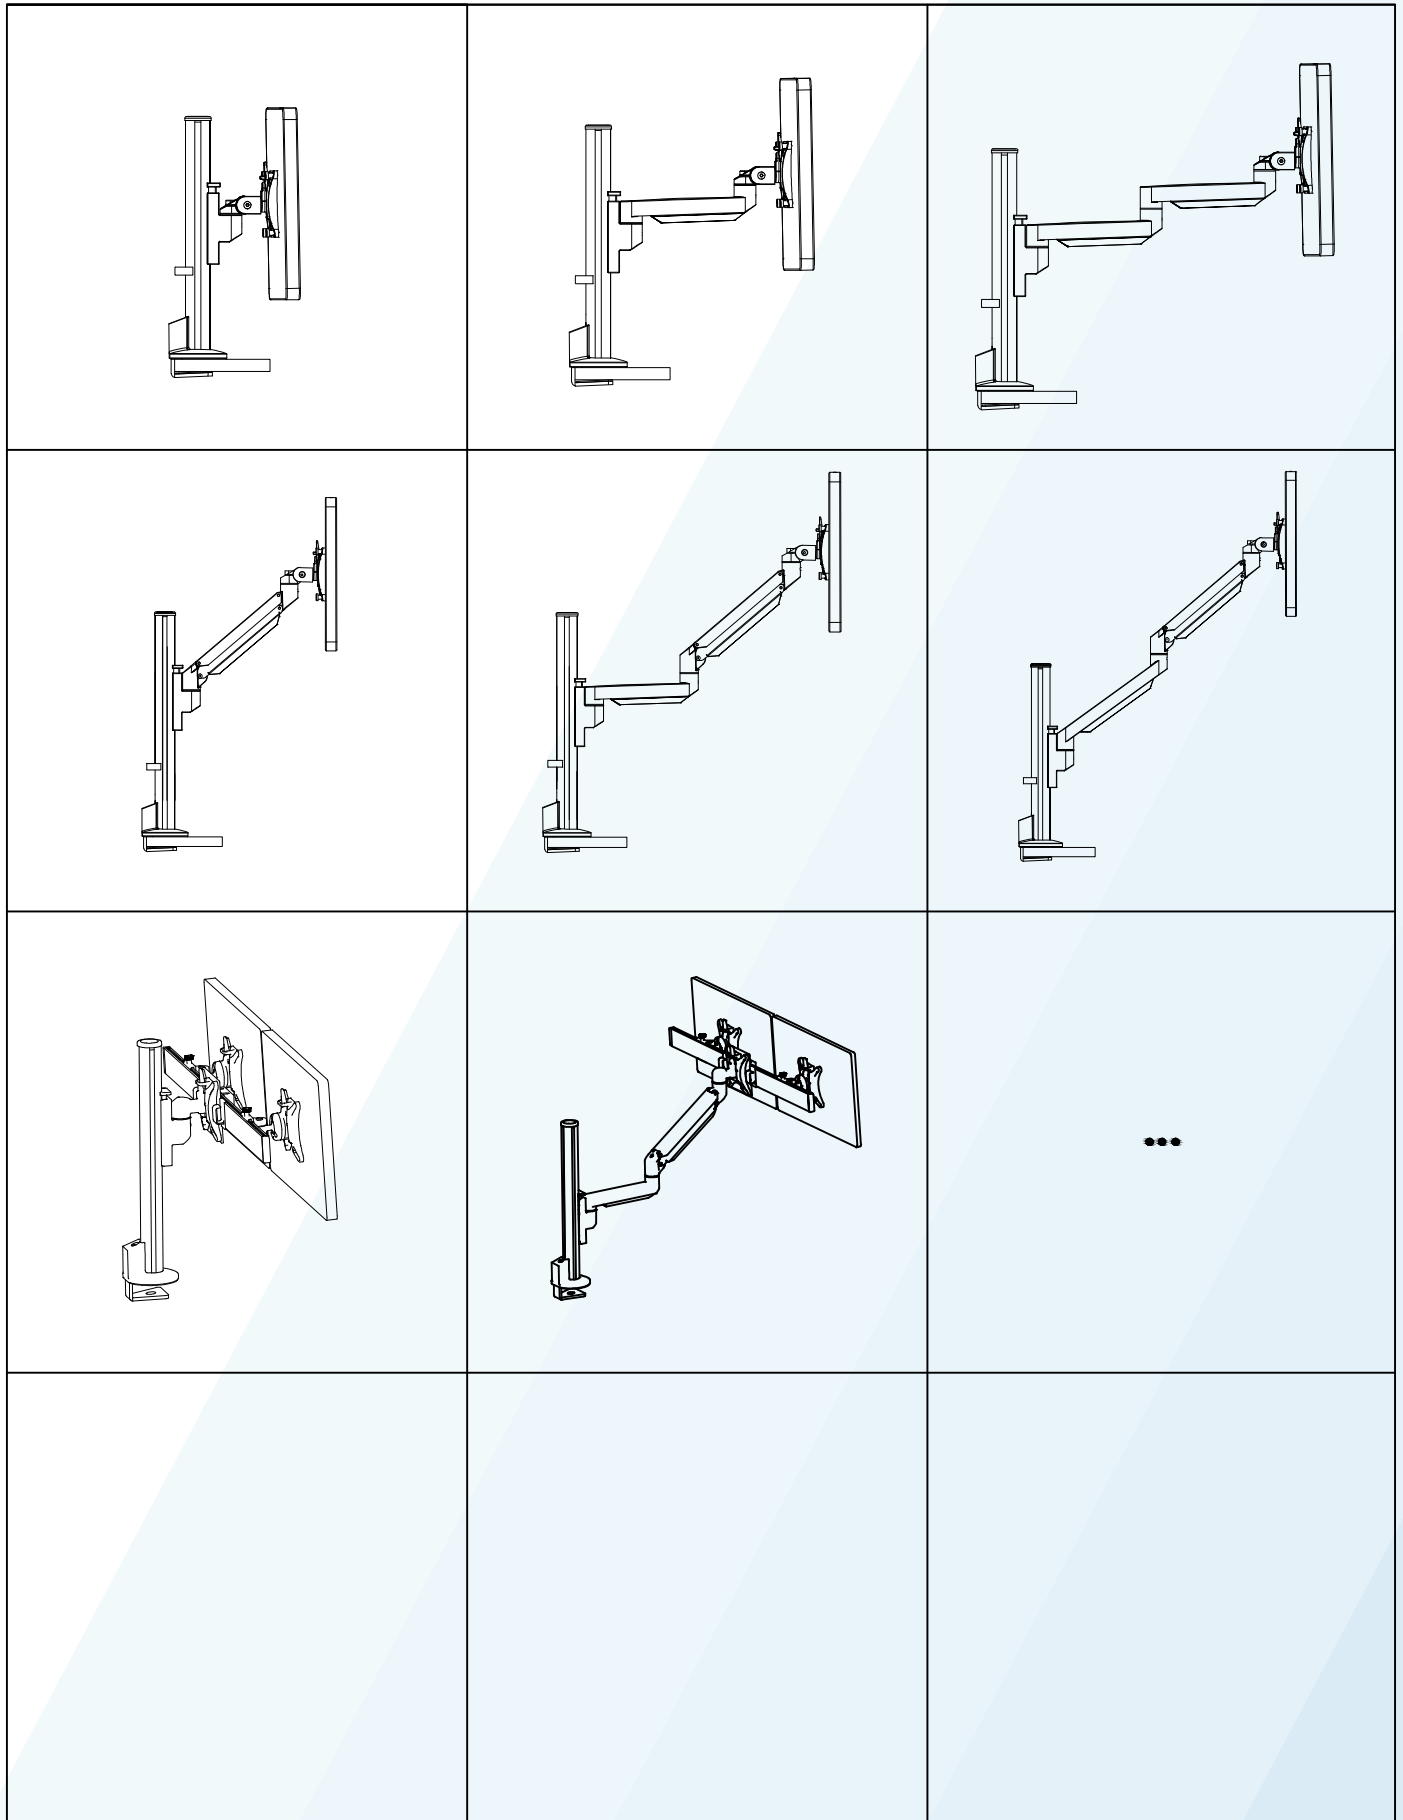

Desk Clamp

Thru Desk

Free Combination

Parts List

No.	ITEM	SPECS	No.	ITEM	SPECS
A		220mm*1	N		1
B		1	O		M2*1
C		1	P		M3*1
D		1	Q		M4*1
E		1	R		M5*1
F		1	S		M6*1
G		1	T		1
H		1	U		1
I		1			
J		4			
K		M4*10mm*4			
L		M4*18mm*4			
M		M8*100mm*1			

Note: Grey Not Included, Optional.