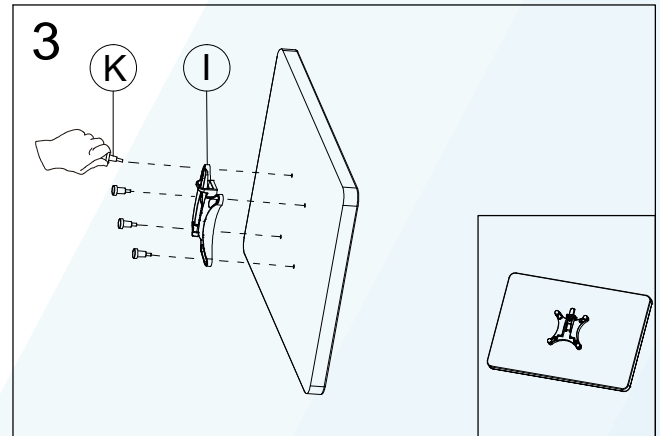

Desk Clamp

Thru Desk

Free Combination

Parts List

No.	ITEM	SPECS	No.	ITEM	SPECS
A		220mm*1	N		1
B		1	O		M2*1
C		1	P		M3*1
D		1	Q		M4*1
E		1	R		M5*1
F		1	S		M6*1
G		1	T		1
H		1	U		1
I		1			
J		4			
K		M4*10mm*4			
L		M4*18mm*4			
M		M8*100mm*1			

Note: Grey Not Included, Optional.