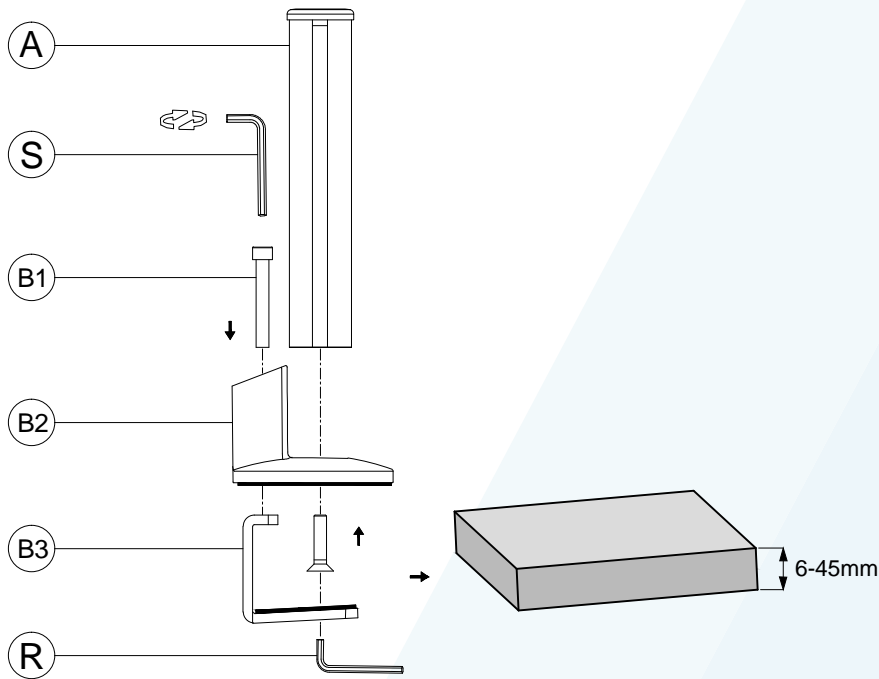

Desk Clamp

Thru Desk

Free Combination

Parts List

No.	ITEM	SPECS	No.	ITEM	SPECS
A		220mm*1	N		1
B		1	O		M2*1
C		1	P		M3*1
D		1	Q		M4*1
E		1	R		M5*1
F		1	S		M6*1
G		1	T		1
H		1	U		1
I		1			
J		4			
K		M4*10mm*4			
L		M4*18mm*4			
M		M8*100mm*1			

Note: Grey Not Included, Optional.