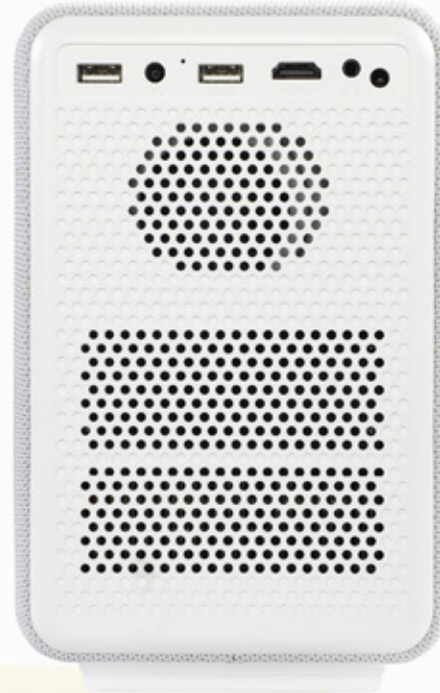

# HP Projector CC200

## Everyday

Full HD

Elegant design

Integrated 6 watt speakers

Long lifetime

HDMI

USB 2x

The CC200 embodies the spirit of transforming sights and sounds into larger-than-life visual spectacles that is accessible for all.