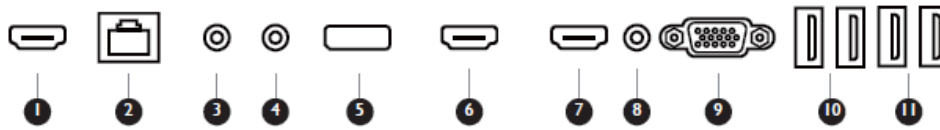

Because it matters

Datenblatt

Ein- und Ausgänge

No.	Name	Description
1	HDMI OUT	10/100 LAN interface, connecting RJ45 terminals.
2	LAN	Connects to display devices with an HDMI input.
3	RS232	Serial interface, used for mutual transfer of data between devices.
4	AUDIO OUT	Connects to an external audio device (such as a speaker, stereo system, or headphone) to output the audio that is supplied by the video source.
5	DP	Connect a video source to a display device.
6	HDMI I	Receive 4K2K 60Hz supported signals from an external device.
7	HDMI 2	Receive 4K2K 60Hz supported signals from an external device.
8	AUDIO IN	Receives audio signals from an external device.
9	VGA	Receive analog RGB signals from an external device (such as a computer).
10	2.0	Access multimedia files on USB drives directly.
11	3.0	Access multimedia files on USB drives directly.