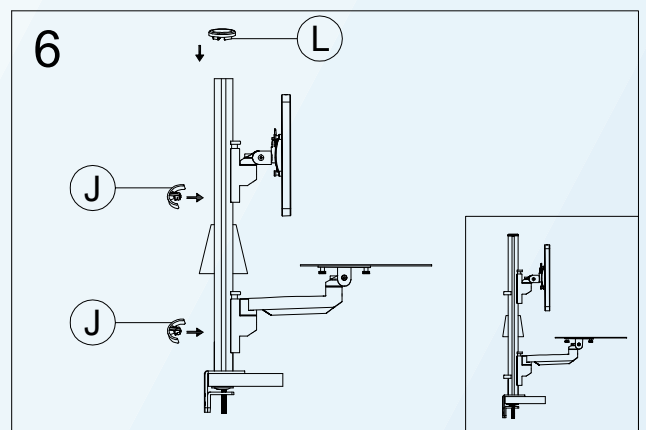

## Desk Clamp

# Parts List

No.	ITEM	SPECS	No.	ITEM	SPECS
A		1	N		M4*18mm*4
B		1	O		4
C		1	P		M8*60mm*1
D		700mm*1	Q		M8*90mm*1
E		2	R		M2*1
F		1	S		M3*1
G		1	T		M4*1
H		1	U		M5*1
I		1	V		M6*1
J		2			
K		1			
L		1			
M		M4*10mm*4			