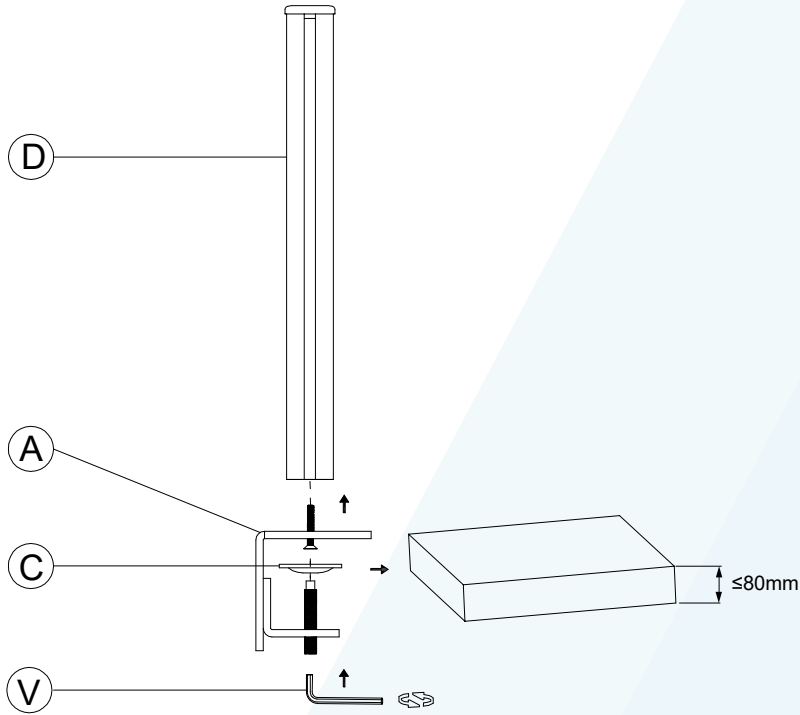

## Desk Clamp

## Thru Desk

# Parts List

No.	ITEM	SPECS	No.	ITEM	SPECS
A		1	N		M4*18mm*4
B		1	O		4
C		1	P		M8*60mm*1
D		700mm*1	Q		M8*90mm*1
E		2	R		M2*1
F		1	S		M3*1
G		1	T		M4*1
H		1	U		M5*1
I		1	V		M6*1
J		2			
K		1			
L		1			
M		M4*10mm*4			