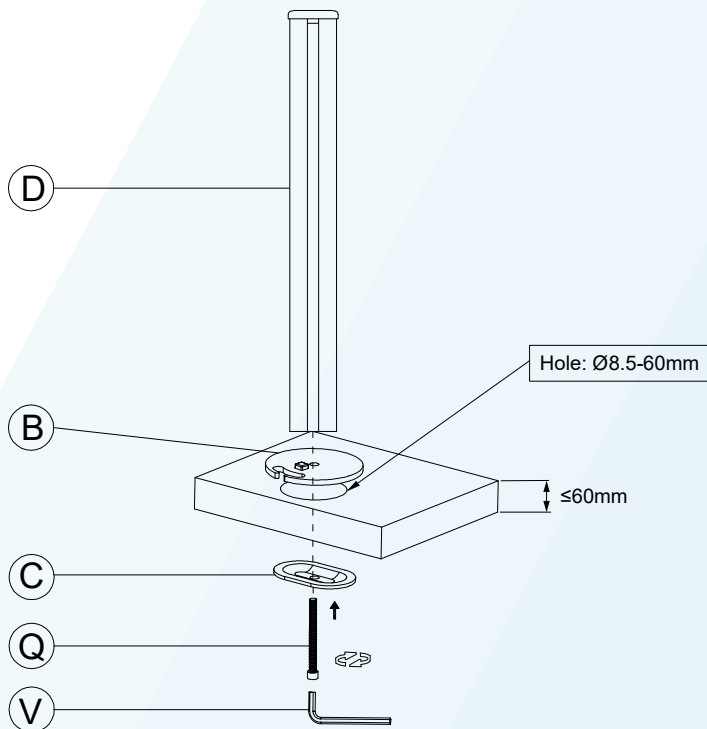

## Desk Clamp

# Parts List

No.	ITEM	SPECS	No.	ITEM	SPECS
A		1	N		M4*18mm*4
B		1	O		4
C		1	P		M8*60mm*1
D		700mm*1	Q		M8*90mm*1
E		2	R		M2*1
F		1	S		M3*1
G		1	T		M4*1
H		1	U		M5*1
I		1	V		M6*1
J		2			
K		1			
L		1			
M		M4*10mm*4			