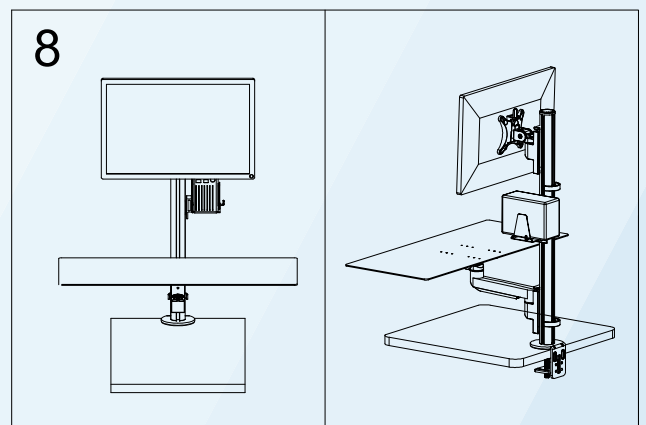

## Desk Clamp

## Thru Desk

# Parts List

No.	ITEM	SPECS	No.	ITEM	SPECS
A		1	N		M4*18mm*4
B		1	O		4
C		1	P		M8*60mm*1
D		700mm*1	Q		M8*90mm*1
E		2	R		M2*1
F		1	S		M3*1
G		1	T		M4*1
H		1	U		M5*1
I		1	V		M6*1
J		2			
K		1			
L		1			
M		M4*10mm*4			