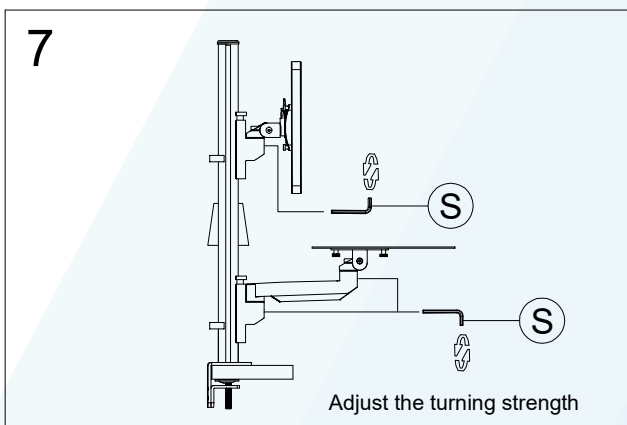

## Desk Clamp

# Parts List

No.	ITEM	SPECS	No.	ITEM	SPECS
A		1	N		M4*18mm*4
B		1	O		4
C		1	P		M8*60mm*1
D		700mm*1	Q		M8*90mm*1
E		2	R		M2*1
F		1	S		M3*1
G		1	T		M4*1
H		1	U		M5*1
I		1	V		M6*1
J		2			
K		1			
L		1			
M		M4*10mm*4			