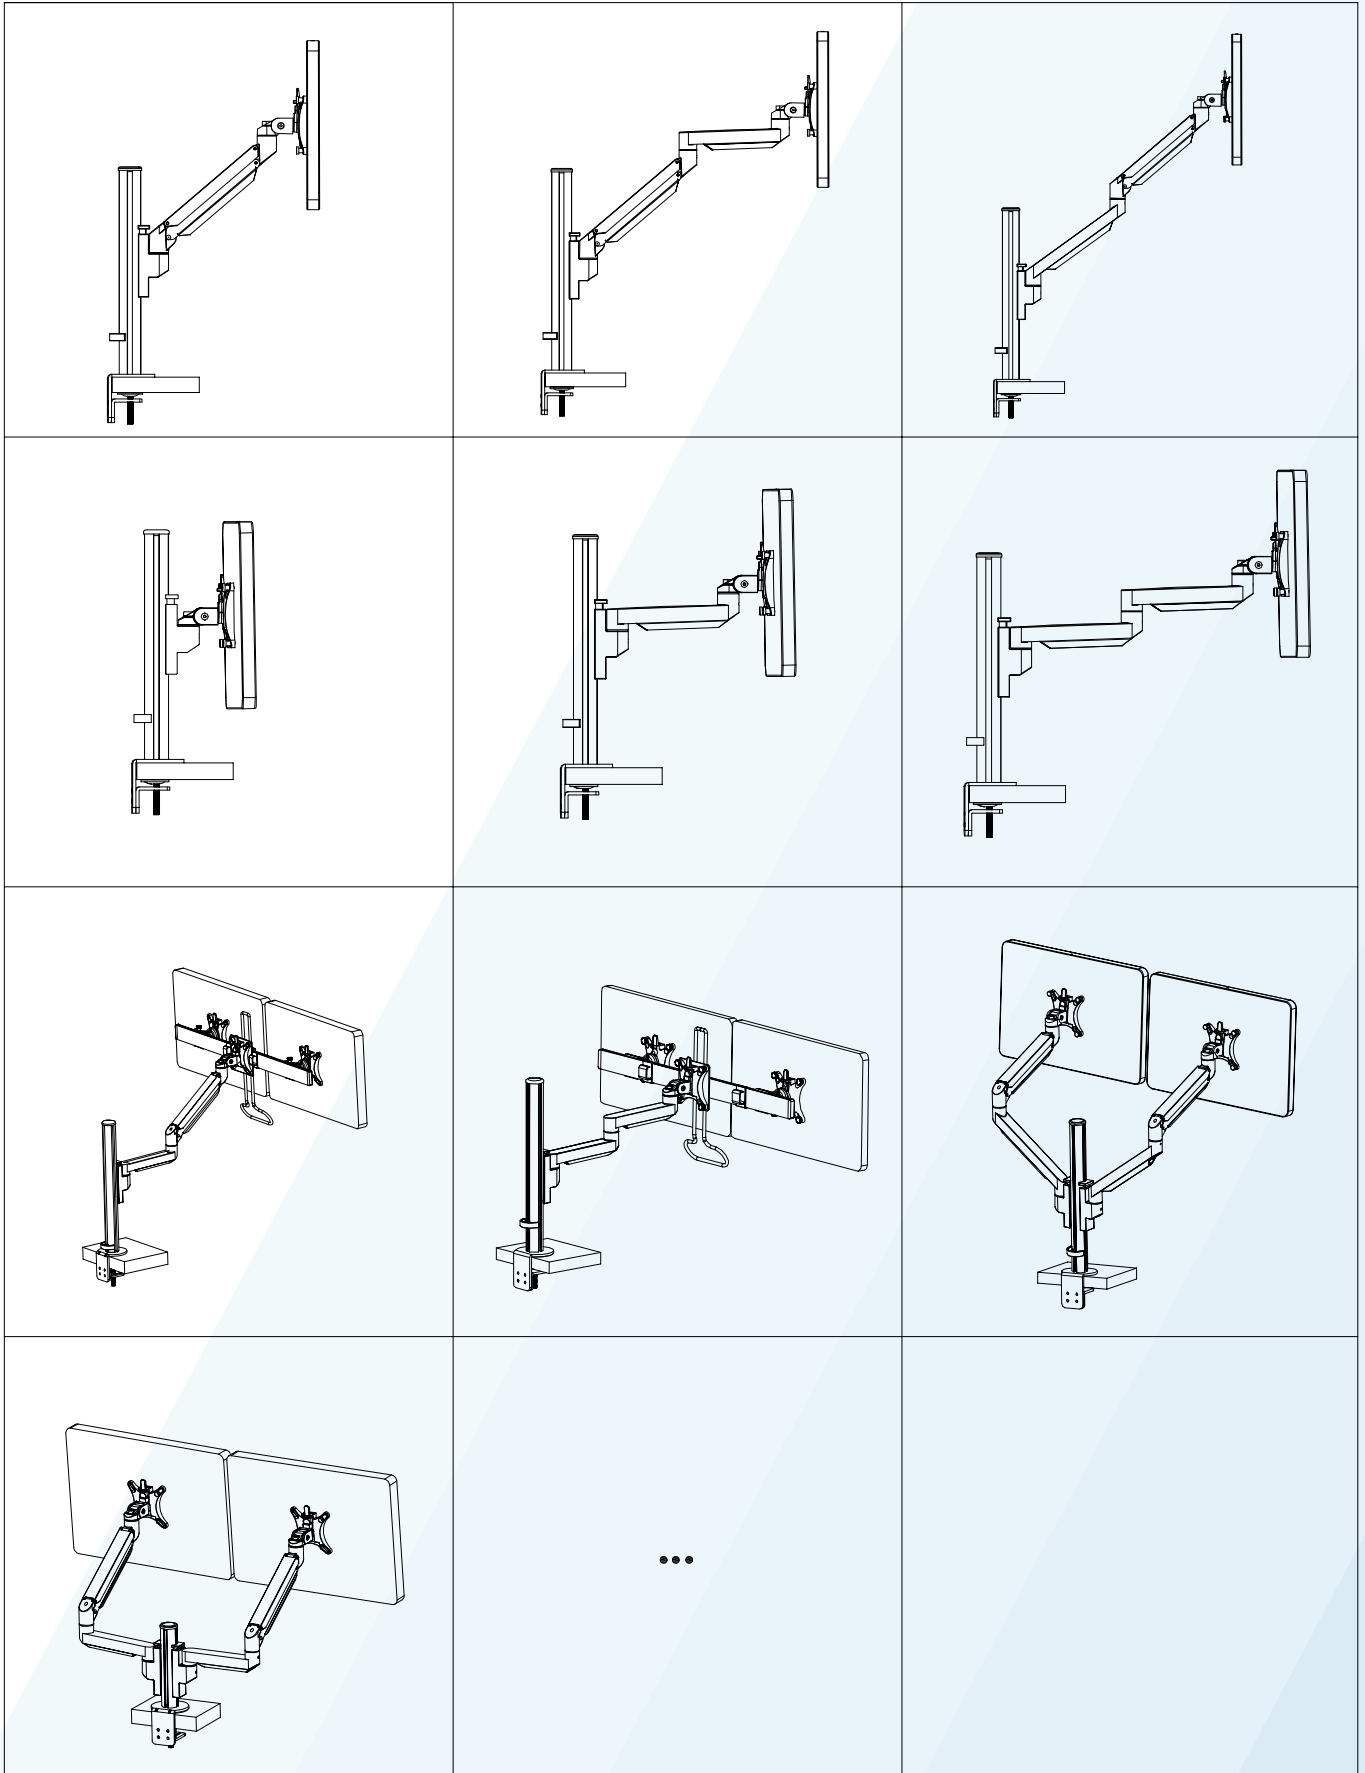

Desk Clamp

Thru Desk

Free Combination

Parts List

| No. | ITEM | SPECS | No. | ITEM | SPECS |
|-----|---|-----------|-----|---|-------|
| A |  | 220mm*1 | R |  | M4*1 |
| B |  | 1 | S |  | M5*1 |
| C |  | 1 | T |  | M6*1 |
| D |  | 1 | | | |
| E |  | 1 | | | |
| F |  | 1 | | | |
| G |  | 1 | | | |
| H |  | 1 | | | |
| I |  | 1 | | | |
| J |  | 1 | | | |
| K |  | 4 | | | |
| L |  | M8*60mm*1 | | | |
| M |  | M8*90mm*1 | | | |
| N |  | M4*10mm*4 | | | |
| O |  | M4*18mm*4 | | | |
| P |  | M2*1 | | | |
| Q |  | M3*1 | | | |