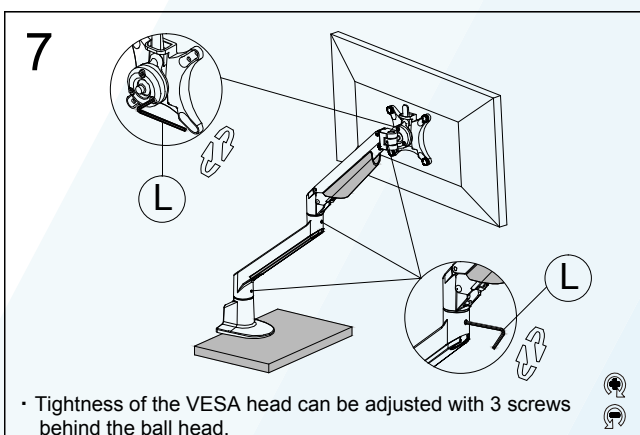

Desk Clamp

Thru Dssk

No.	ITEM	SPECS	No.	ITEM	SPECS
A		1	K		M4*1
B		1	L		M3*1
C		2	M		M4*10mm*8
D		2	N		8
E		2	O		M4*18mm*8
F		1			
G		1			
H		M8*160mm*1			
I		M8*90mm*1			
J		M6*1			