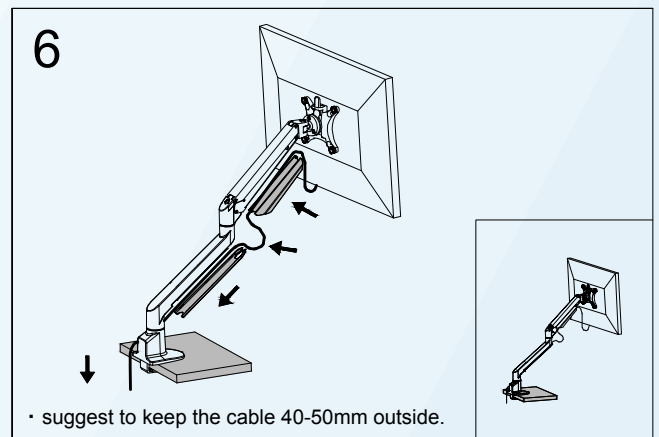

Desk Clamp

Thru Dssk

No.	ITEM	SPECS	No.	ITEM	SPECS
A		1	K		M4*1
B		1	L		M3*1
C		2	M		M4*10mm*8
D		2	N		8
E		2	O		M4*18mm*8
F		1			
G		1			
H		M8*160mm*1			
I		M8*90mm*1			
J		M6*1			