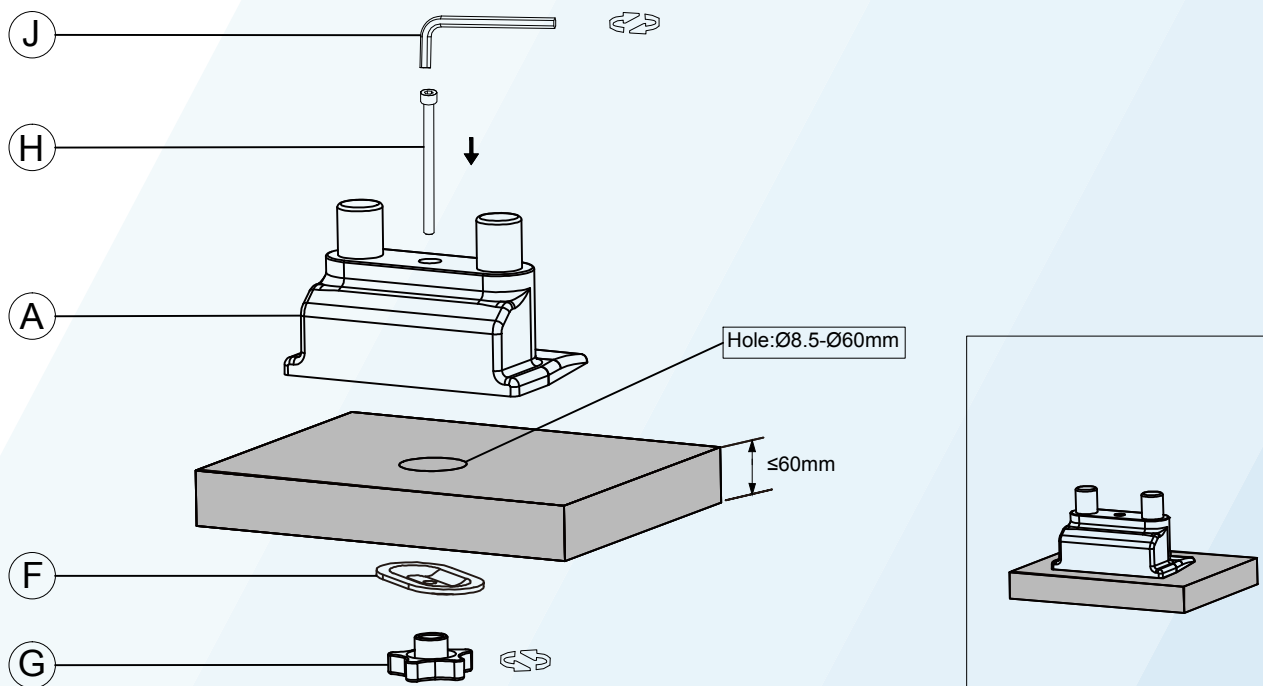

Desk Clamp

Thru Dssk

No.	ITEM	SPECS	No.	ITEM	SPECS
A		1	K		M4*1
B		1	L		M3*1
C		2	M		M4*10mm*8
D		2	N		8
E		2	O		M4*18mm*8
F		1			
G		1			
H		M8*160mm*1			
I		M8*90mm*1			
J		M6*1			