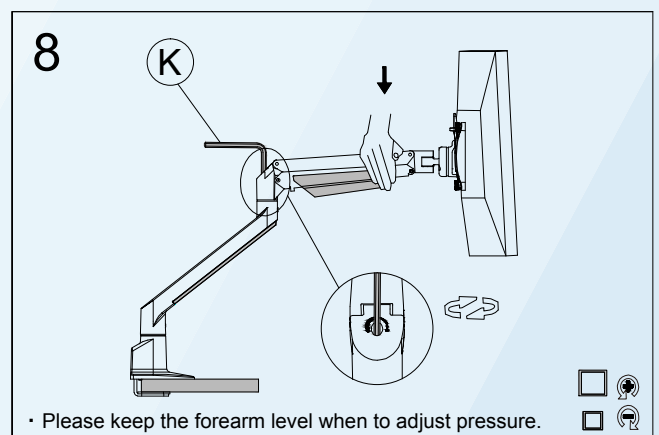

Desk Clamp

Thru Dssk

No.	ITEM	SPECS	No.	ITEM	SPECS
A		1	K		M4*1
B		1	L		M3*1
C		2	M		M4*10mm*8
D		2	N		8
E		2	O		M4*18mm*8
F		1			
G		1			
H		M8*160mm*1			
I		M8*90mm*1			
J		M6*1			